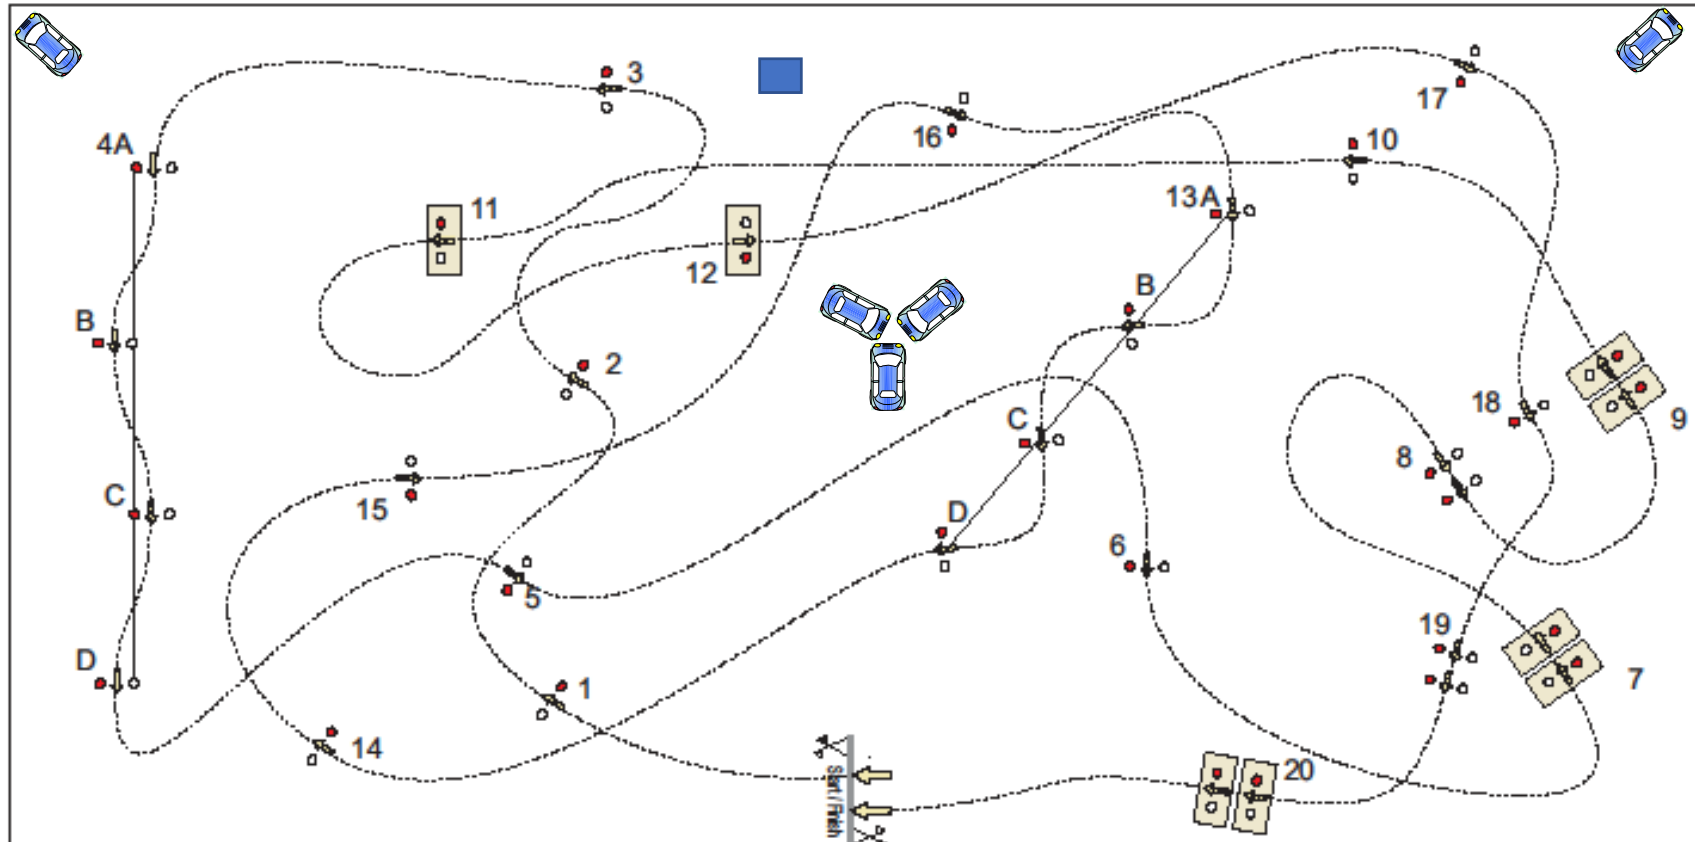

Royal Windsor Horse Show 2022

Length 750 metres
 Time Allowed 188 secs
 Maximum Time 376 secs
 Speed 240 m/min
 Width 185 cm

 = Width: +/- 5 cm